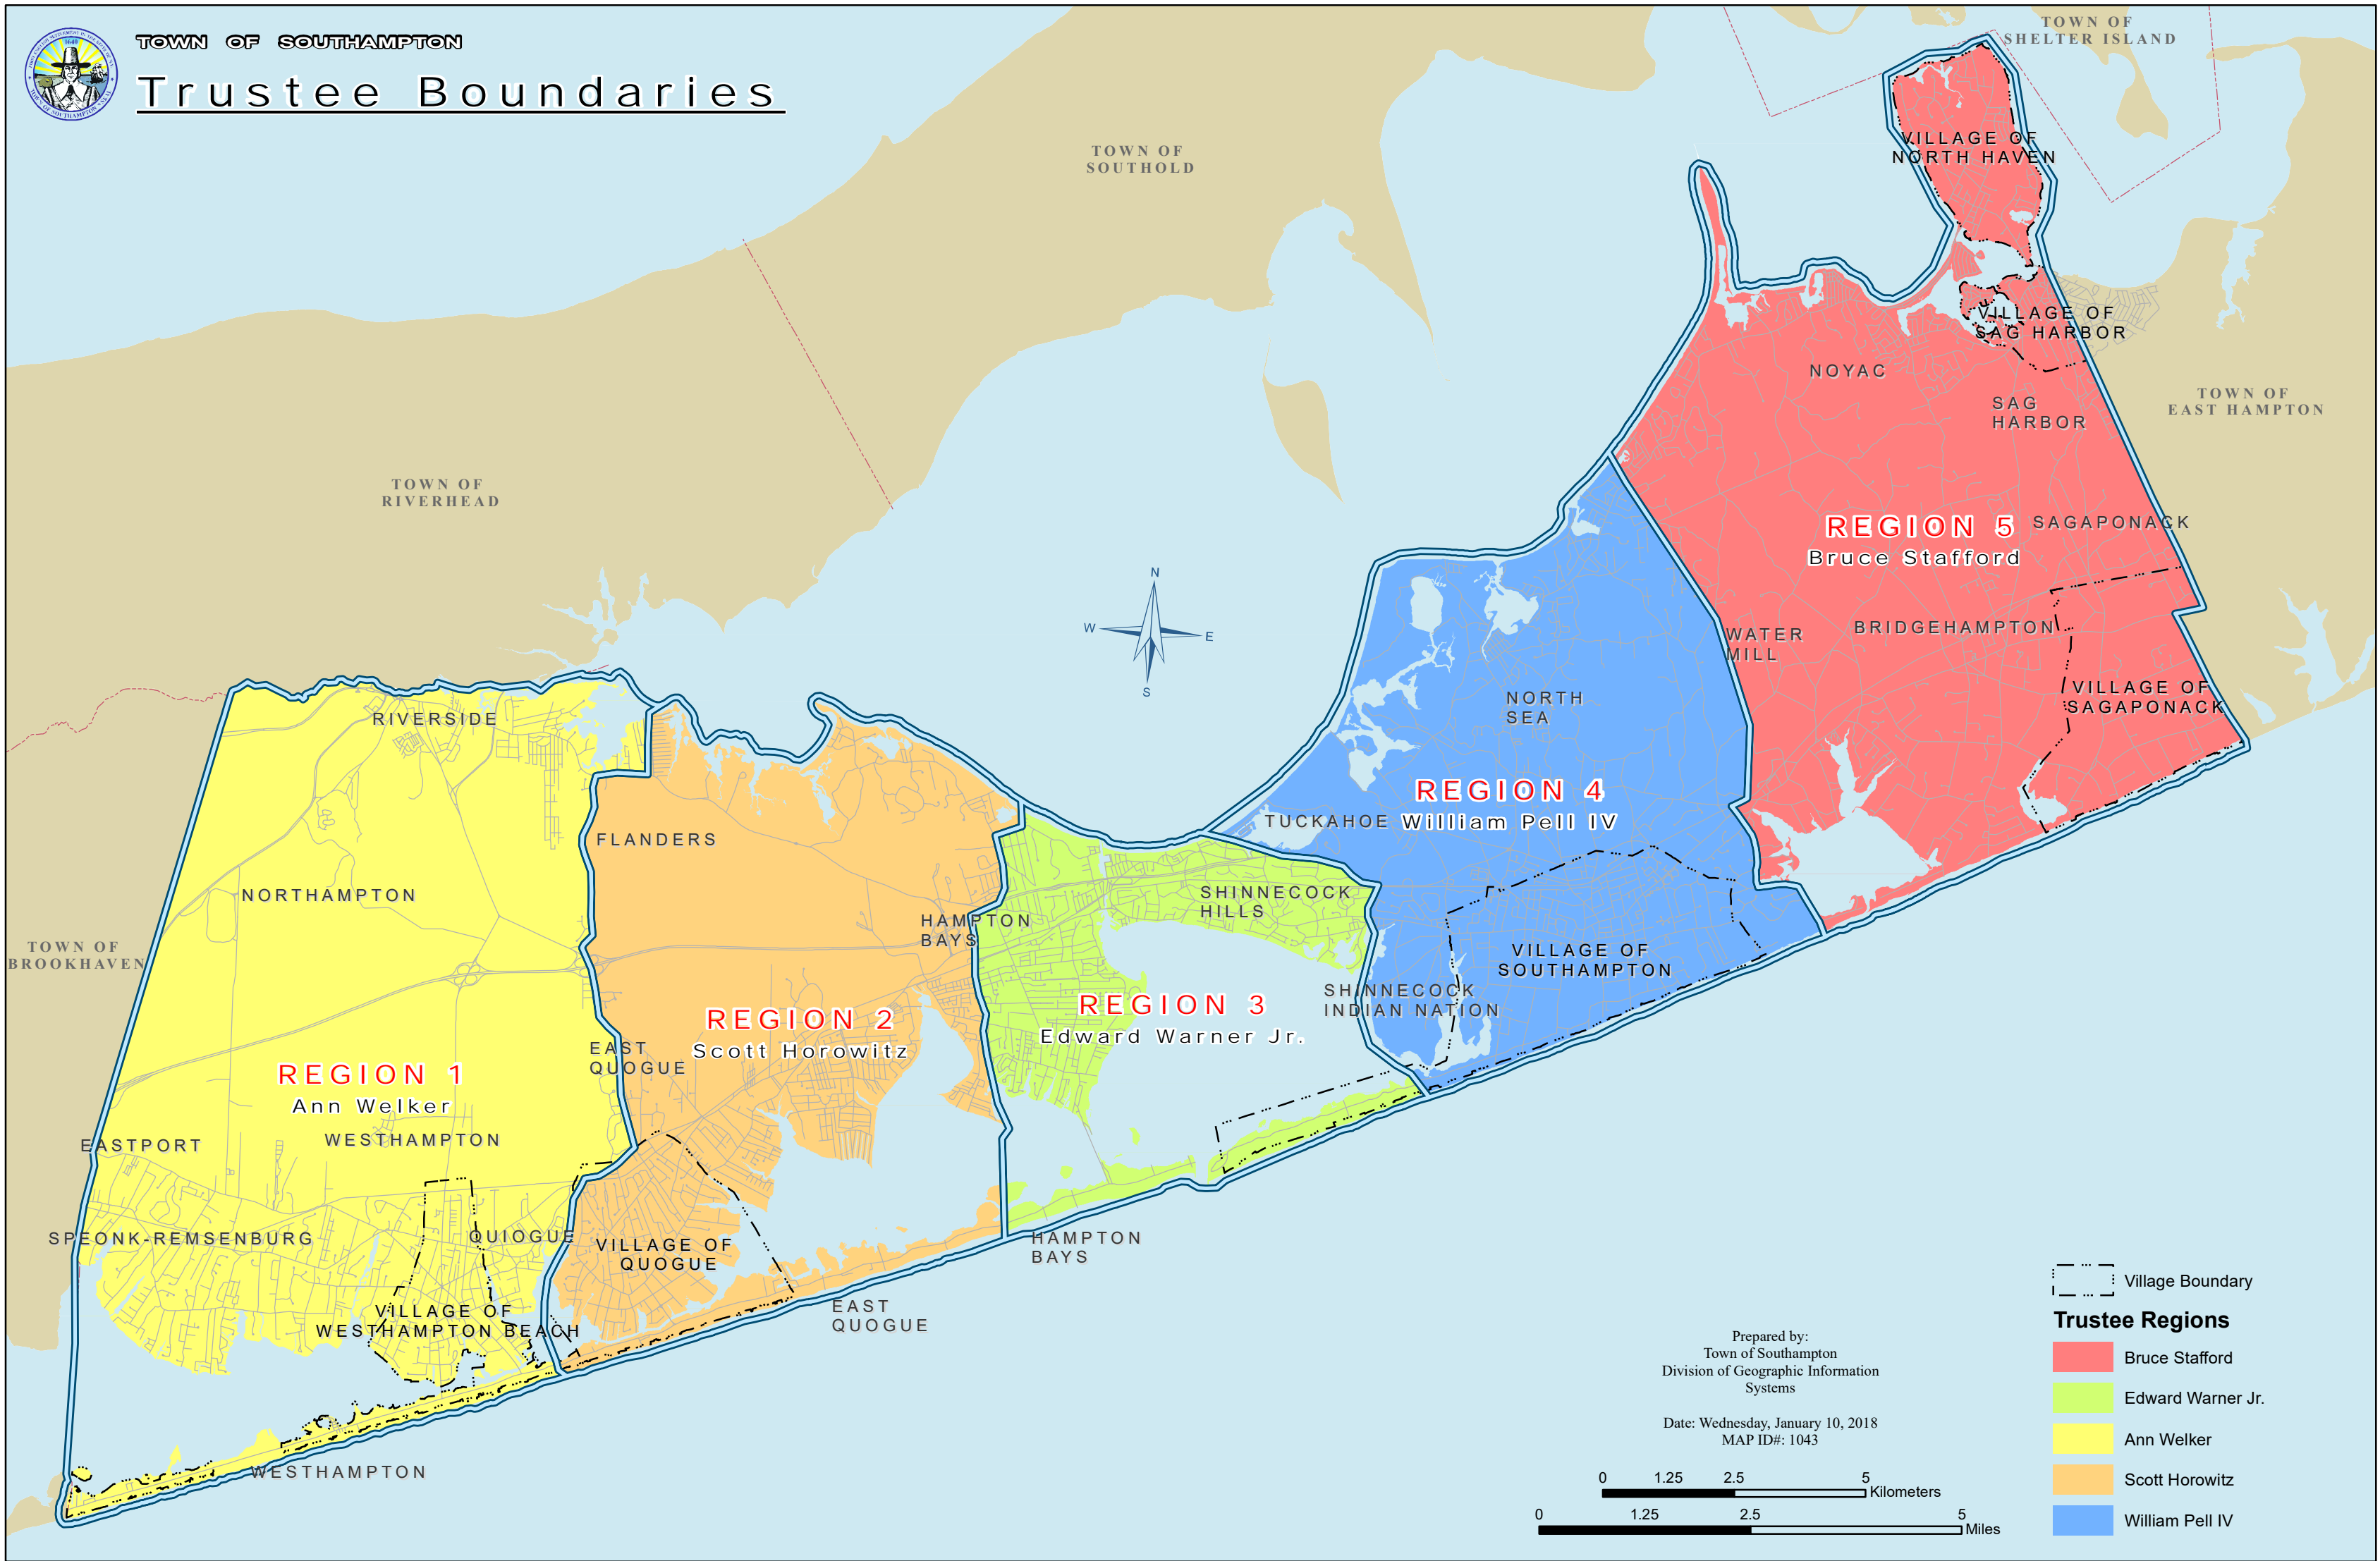

TOWN OF SOUTHAMPTON

Trustee Boundaries

--- Village Boundary

- Trustee Regions**
- Bruce Stafford
 - Edward Warner Jr.
 - Ann Welker
 - Scott Horowitz
 - William Pell IV

Prepared by:
 Town of Southampton
 Division of Geographic Information Systems

Date: Wednesday, January 10, 2018
 MAP ID#: 1043