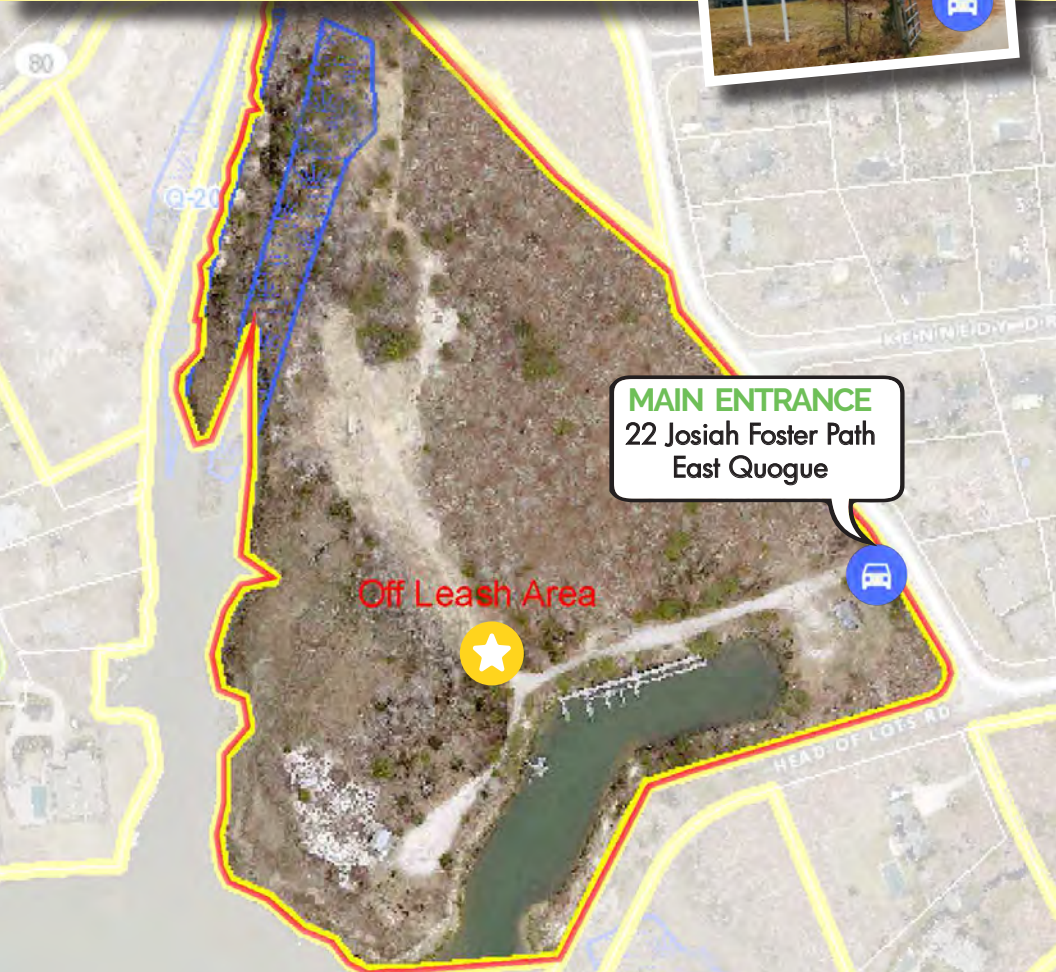

Pine Neck Marine Park

OFF LEASH AREA

MAIN ENTRANCE: 22 Josiah Foster Path, East Quogue

SITE AMENITIES:

- 6 foot fenced in area for **large dogs**
- 6 foot fenced in area for **small dogs** (under 25 lbs.)
- **Double gated entrance** with transition space
- **Dog waste bags and receptacles**
- **Water fountain with dog bowl** (to be installed spring 2021)

TOWN OF SOUTHAMPTON OFF LEASH AREA RULES

- Park hours are 7:00 AM to dusk
- Use park at your own risk
- Owners are legally responsible for the actions of their dogs and any injuries or damages caused by them
- Dog waste must be cleaned up immediately and properly disposed of
- Dogs must be properly licensed and vaccinated, and wear collars and tags
- Dogs shall be within sight and voice control of a handler 16 years or older
- Children under 16 years of age must be accompanied by an adult
- No children under age 12 in the off leash area
- Leash dog while entering and exiting and at all other times they are not in the off-leash area
- Limit (2) two dogs per person per visit