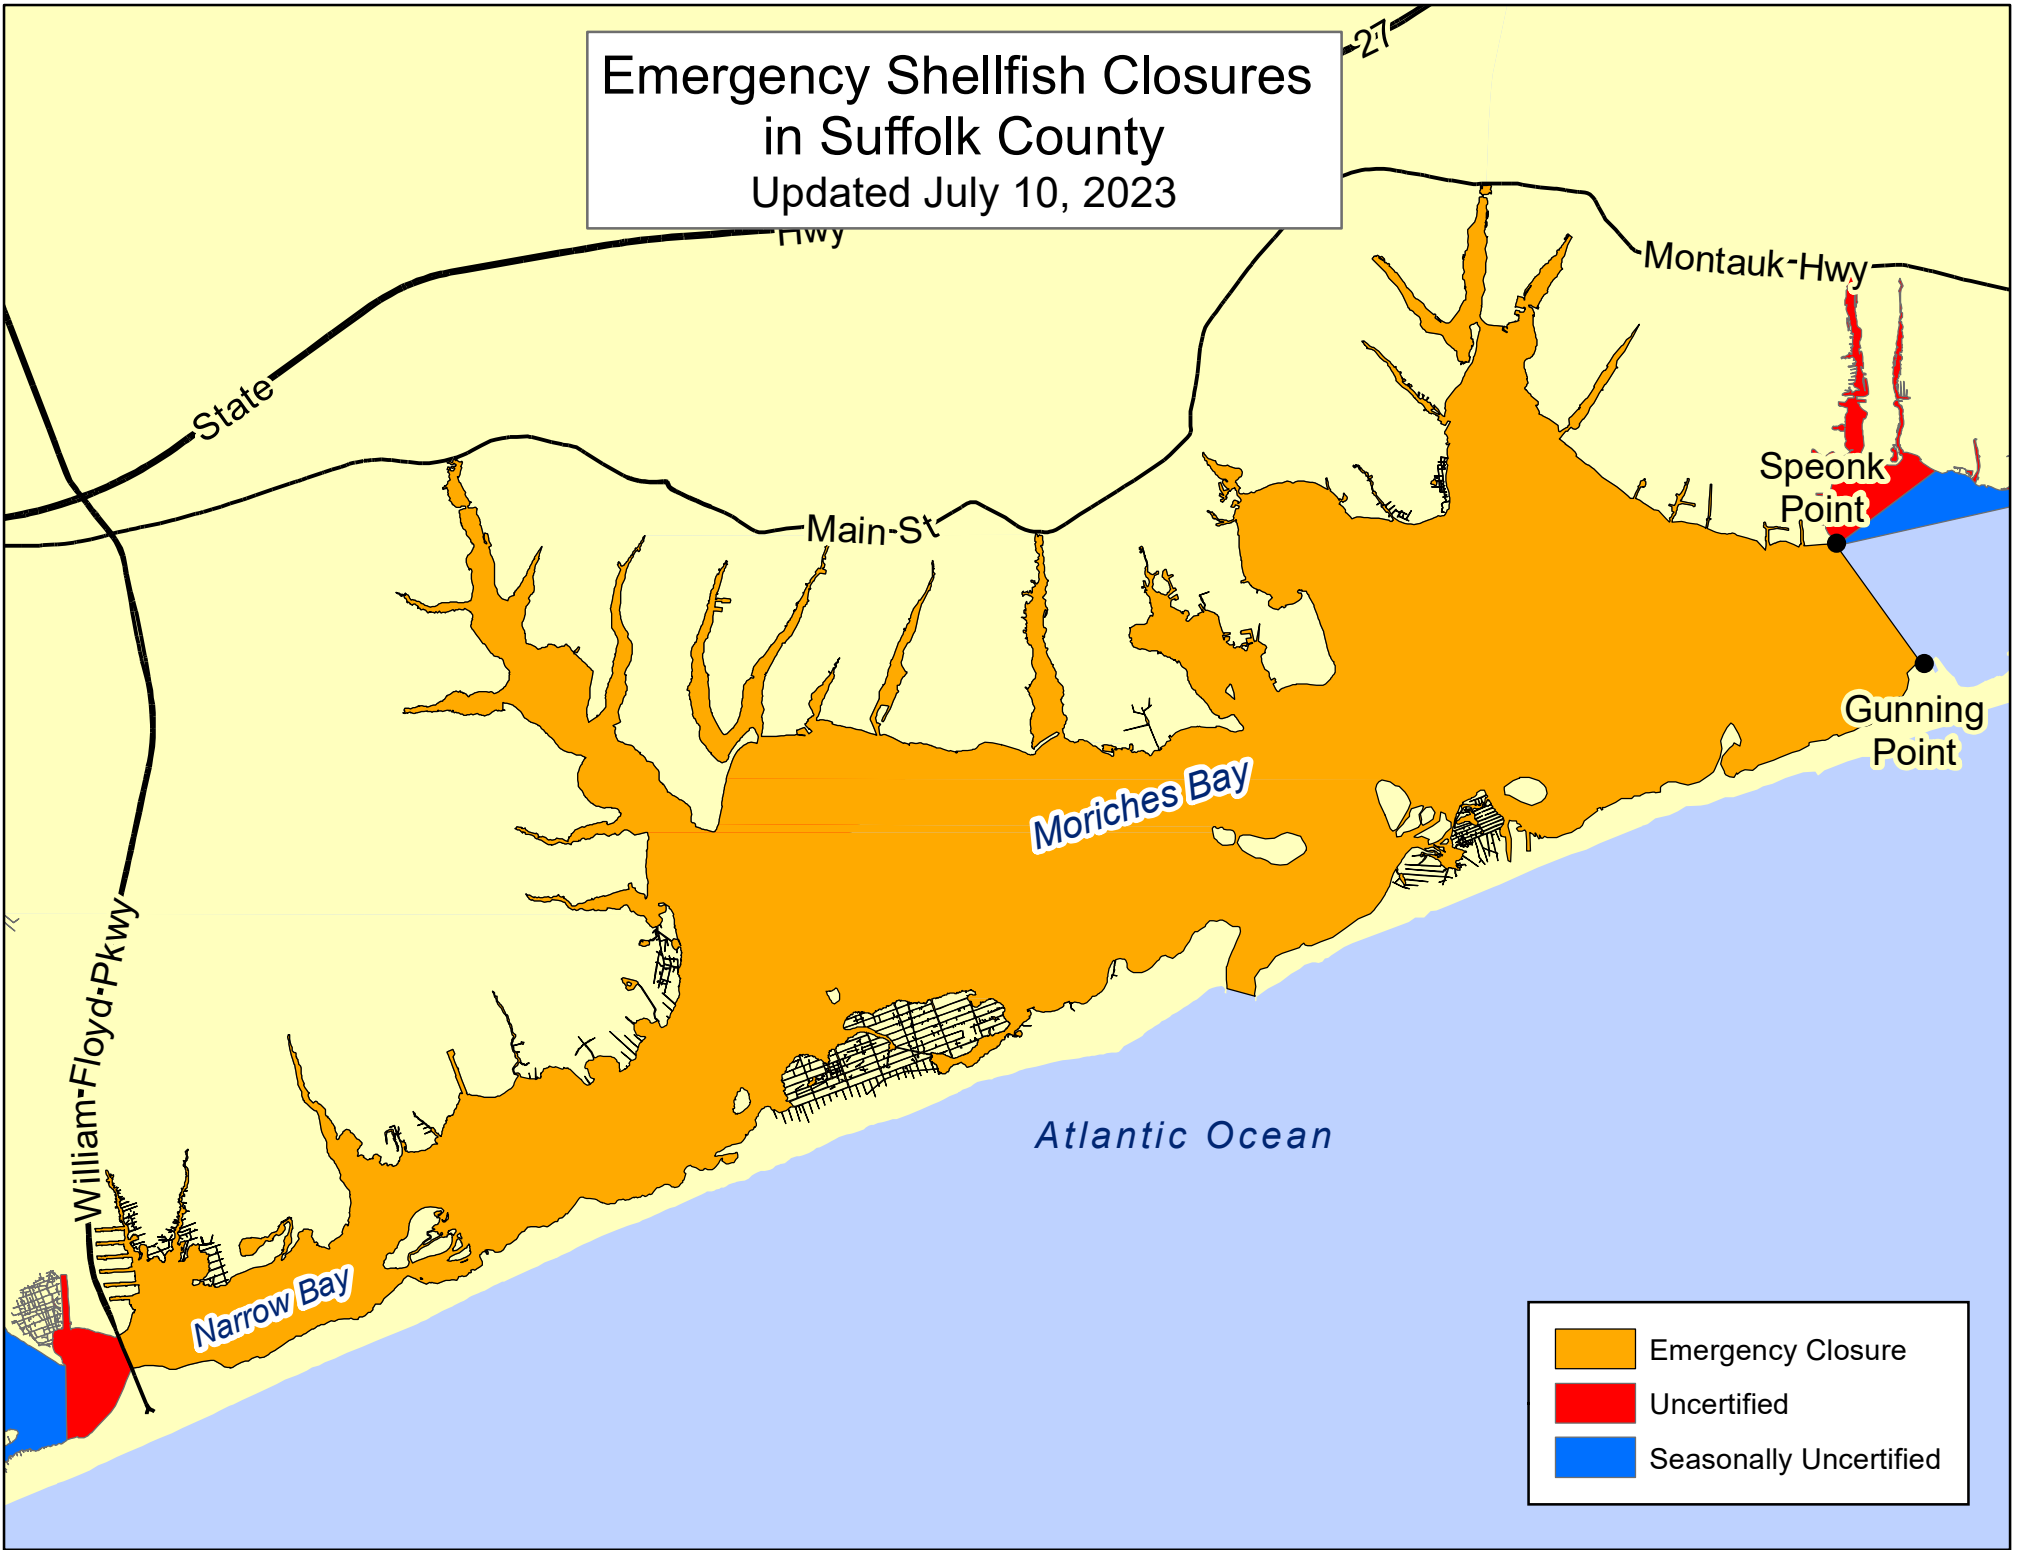

Emergency Shellfish Closures in Suffolk County

Updated July 10, 2023

-  Emergency Closure
-  Uncertified
-  Seasonally Uncertified