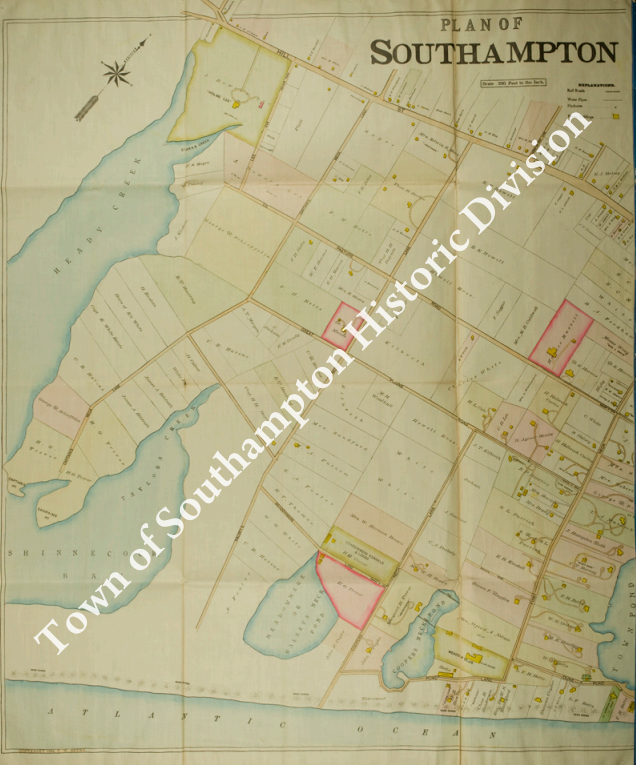

# PLAN OF SOUTHAMPTON

Scale 200 Feet to the Inch

EXPLANATION

Red Line  
Yellow Line  
Blue Line

Town of Southampton Historic Division

SHINNECOCK BAY

A T L A N T I C O C E A N