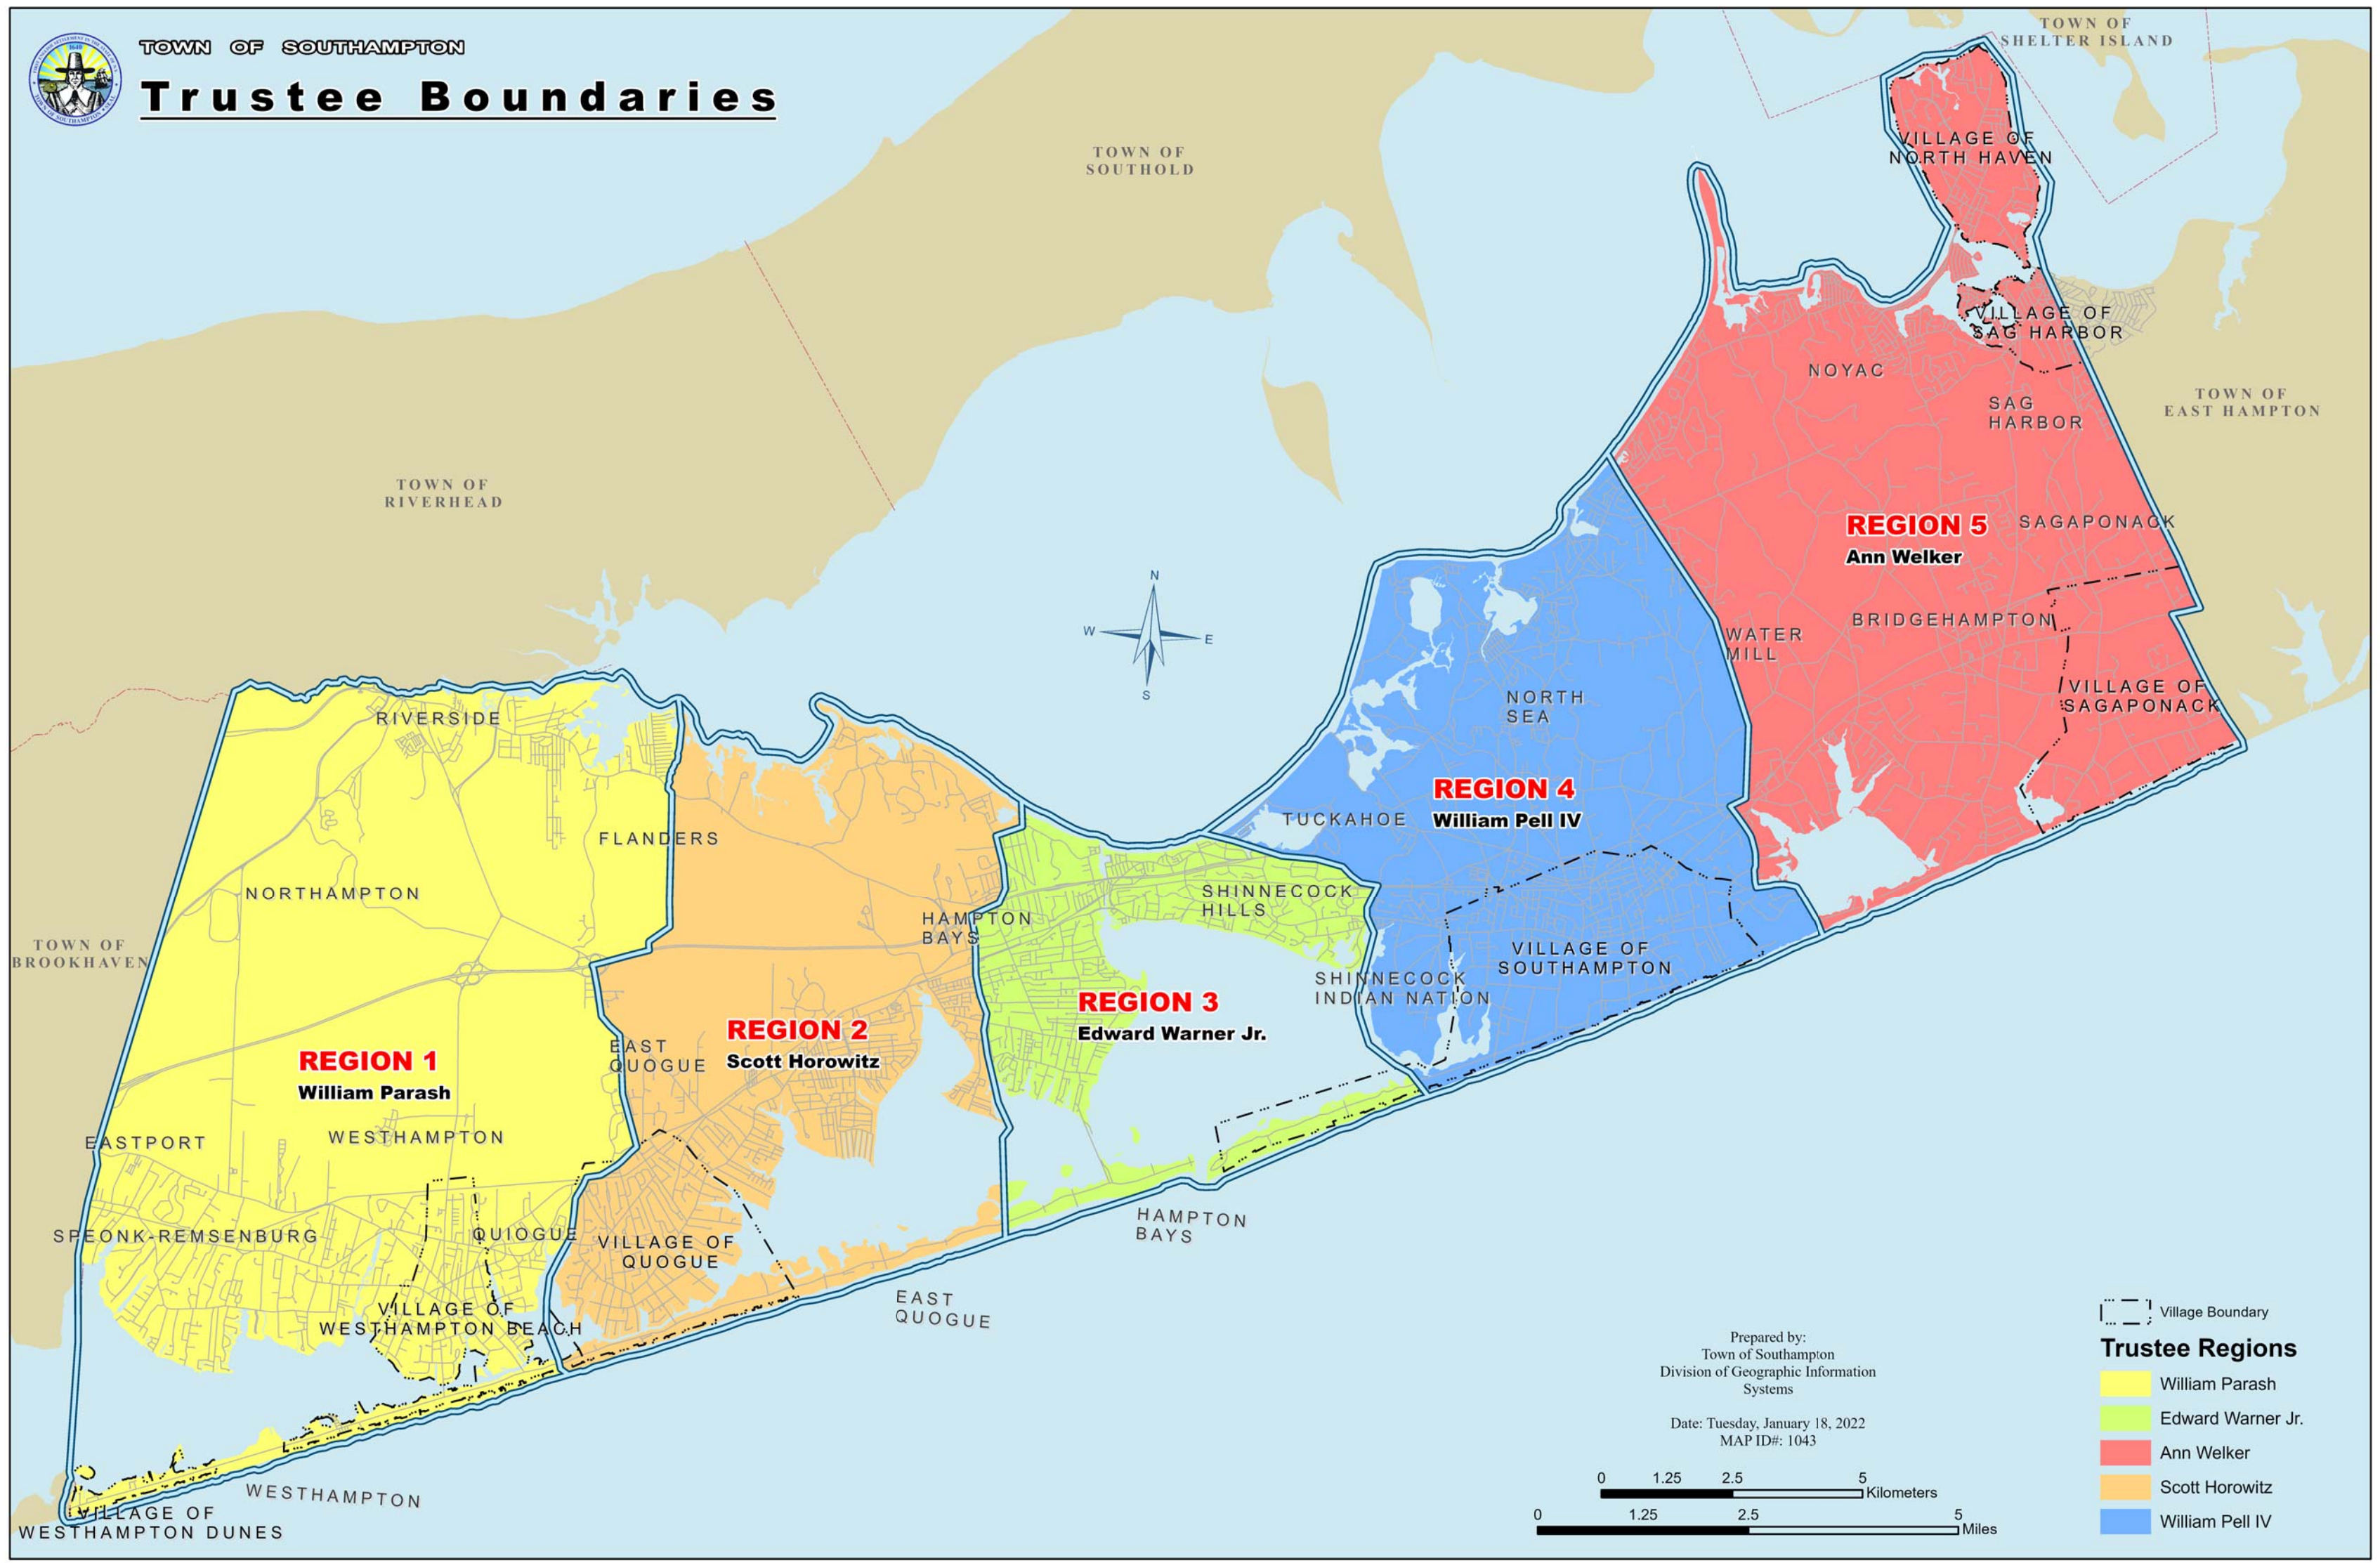

TOWN OF SOUTHAMPTON

Trustee Boundaries

REGION 1
William Parash

REGION 2
Scott Horowitz

REGION 3
Edward Warner Jr.

REGION 4
William Pell IV

REGION 5
Ann Welker

--- Village Boundary

- Trustee Regions**
- William Parash
 - Edward Warner Jr.
 - Ann Welker
 - Scott Horowitz
 - William Pell IV

Prepared by:
Town of Southampton
Division of Geographic Information
Systems

Date: Tuesday, January 18, 2022
MAP ID#: 1043